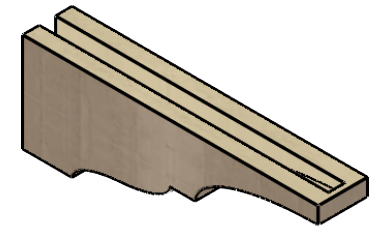

# ITEM NUMBER: CORU03X18X06ASHRCPR

3"W X 18"D X 6"H SERIES 3 THIN ASHEBORO ROUGH CEDAR TIMBERTHANE  
FAUX WOOD CORBEL, PRIMED

**SIDE PROFILE**

**FRONT PROFILE**

**ISOMETRIC**

EKENA MILLWORK  
2300 WEST MAIN ST.  
CLARKSVILLE, TX 75426  
TOLL FREE: 866-607-0453  
WWW.EKENAMILLWORK.COM