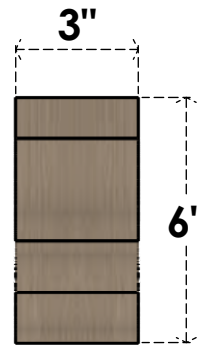

# ITEM NUMBER: CORU03X18X06ASHRCPR

3"W X 18"D X 6"H SERIES 3 THIN ASHEBORO ROUGH CEDAR TIMBERTHANE  
FAUX WOOD CORBEL, PRIMED

**SIDE PROFILE**

**FRONT PROFILE**

**ISOMETRIC**

EKENA MILLWORK  
2300 WEST MAIN ST.  
CLARKSVILLE, TX 75426  
TOLL FREE: 866-607-0453  
WWW.EKENAMILLWORK.COM