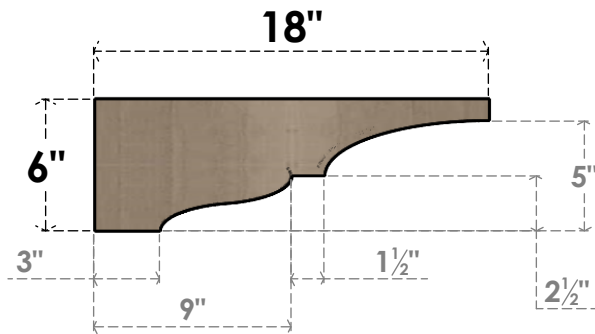

# ITEM NUMBER: CORU03X18X06ASHRCPR

3"W X 18"D X 6"H SERIES 3 THIN ASHEBORO ROUGH CEDAR TIMBERTHANE  
FAUX WOOD CORBEL, PRIMED

**SIDE PROFILE**

**FRONT PROFILE**

**ISOMETRIC**

EKENA MILLWORK  
2300 WEST MAIN ST.  
CLARKSVILLE, TX 75426  
TOLL FREE: 866-607-0453  
WWW.EKENAMILLWORK.COM

NOTES

1. INSTALLATION TO BE COMPLETED IN ACCORDANCE WITH MANUFACTURER'S SPECIFICATIONS.
2. DRAWING MAY NOT BE TO SCALE
3. THIS DRAWING IS INTENDED FOR DESIGN AND PLANNING PURPOSES ONLY.
4. ALL INFORMATION CONTAINED HEREIN WAS CURRENT AT THE TIME OF DEVELOPMENT BUT MUST BE REVIEWED AND APPROVED BY THE PRODUCT MANUFACTURER TO BE CONSIDERED ACCURATE.
5. TIMBERTHANE ARCHITECTURAL PRODUCTS ARE MADE FROM HIGH DENSITY URETHANE AND COME FACTORY PRIMED